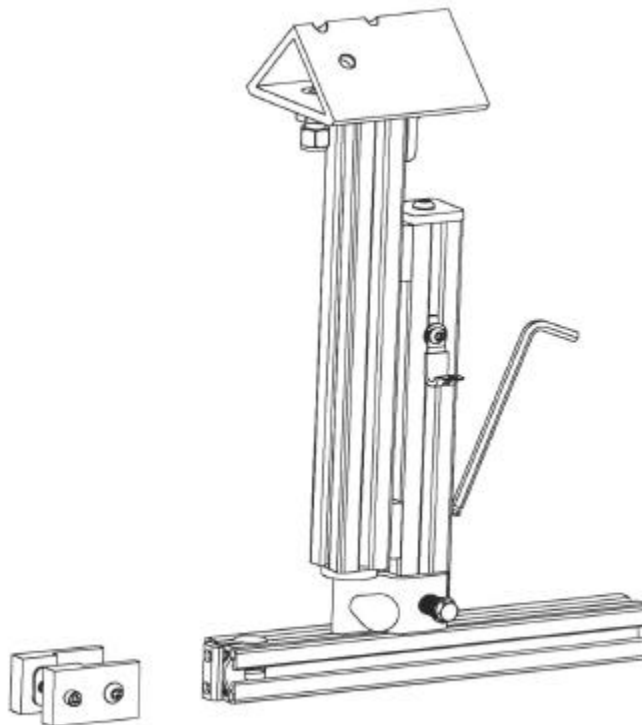

## LAUNCH SYSTEMS

440-235-0213 WWW.X-ROCKETS.COM  
ROKTMAN@AMERITECH.NET

Drop-Down Launcher Basic Kit -1			
Stock No.	Description	Function	List Price
LNCH-15-02	1.5" Drop-Down, I-L Motor Launcher	Complete w/ Slide and Base Rail, TWO HOSE CLAMPS for NOS & GOX flex lines, AND adapter brackets to mount to 1.0" rail	\$ 250.00

**BASIC KIT 1 #LNCH-15-02**

NOTE: All assemblies include Stainless Steel machine screws, and black zinc plated rail Tee-Nuts.